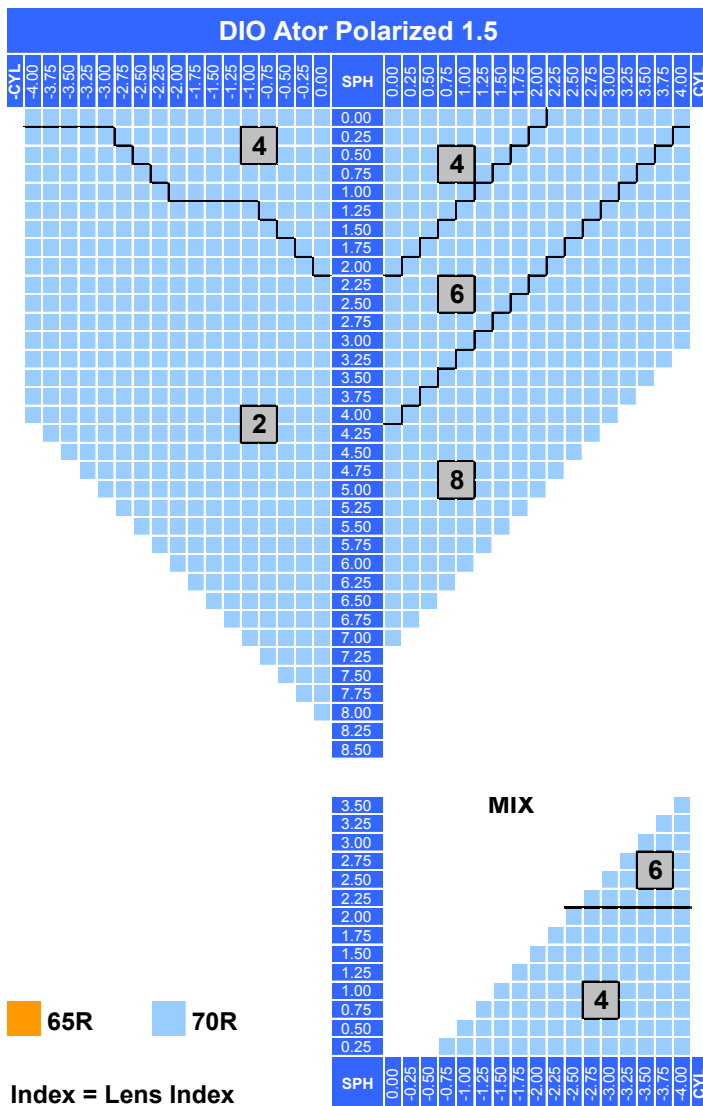

DIO Ator Polarized 1.5

Specification

Material	CR39	UV cut off (mm)	350
Refractive Index	1.498	Base curve	2/4/6/8
Gravity	1.32	Max Diameters (mm)	75
Abbe Value	58	Color	Grey/Brown

Lens Features

- Individualized Freeform Atoric Single Vision
- As-worn prescription optimization with 0.01D
- Minimize distortion in peripheral vision
- Multi AR coating with EMI

Power Chart

Lens Marking Layout

Add-on Features

- Precal
- Remote Edging
- Special thickness
- Rx compensation
- Decentration
- Hi cylinder (4-6)
- Prism ($\leq 4 \Delta$)
- Mirror coating

※ When your prescription is over of range, please contact us directly.